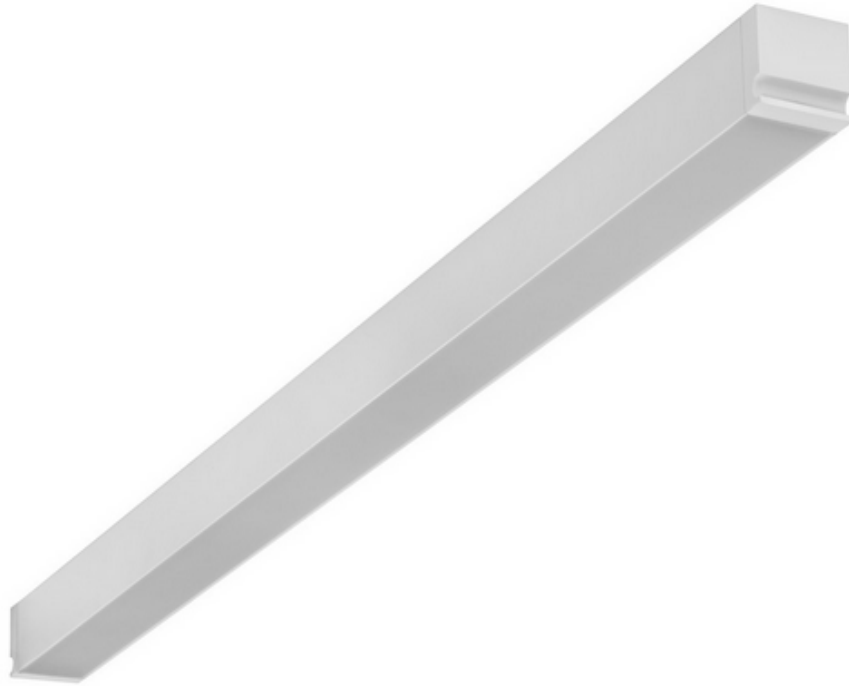

**Revolutionary Lighting Fixture on a Reduced-Voltage Electrical power
Magnetic Track by B Light**

Italian company **B Light** presents an modern lighting fixture: **Inserto Modest Track**, an unique unit on a minimal-voltage energy magnetic track. Inserto Small Track combines sensible solutions with creativity, and is the end result of the evaluation of its scope of application it develops thanks to the ability and creativity of the designer, reproducing light in its different facets. This progressive luminaire is characterized by a minimalistic style, that permits it to flawlessly adapt to any contemporary surroundings.

Created of extruded aluminum with PVC finish caps, this B Light luminaire has an even and perfectly uniform light distribution across its complete surface. It is obtainable with various colour temperatures: warm white 2700K and 3000K, and organic white 4100K it can last up to 30.000 hrs at 70% of its luminous flux. Inserto Tiny Track can be put in by implies of The Magnum Track, a magnet track that can be ceiling recessed, in-line or suspended, in purchase to highlight the essence of this lighting fixture.

With an extruded aluminum frame and milled aluminum end caps, this track is accessible in 3 different versions, depending on the various set up requirements: The Magnet Track F is in-line recessed, and is fixed through clamps, The Magnet Track CL is ceiling-mounted or wall-mounted, even though The Magnet Track SD is suspended. Every edition of The Magnum Track is obtainable in 2 colors: white and anthracite. [Images and details provided by means of e-mail by B Light]

The post Revolutionary Lighting Fixture on a Low-Voltage Energy Magnetic Track by B Light appeared 1st on Freshome.com.