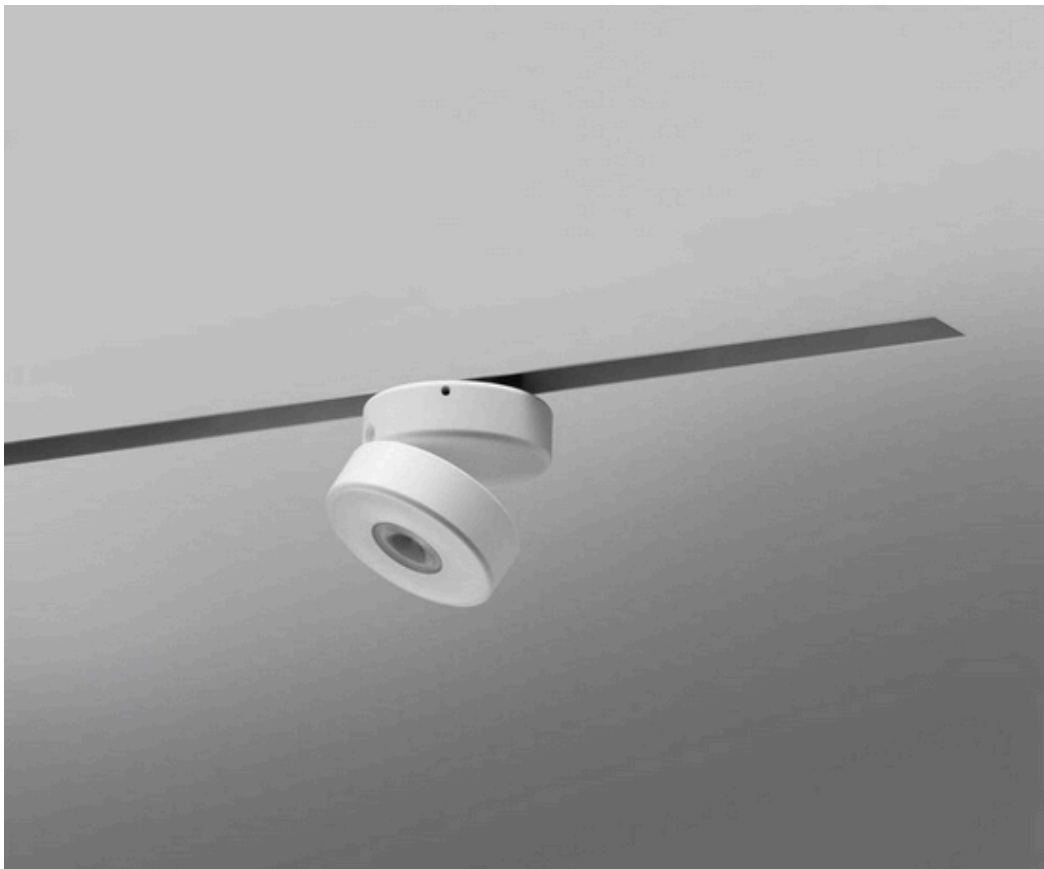

Innovative Lighting Fixture on a Low-Voltage Power Magnetic Track by B Light

15.12.14 ❤️ 13 / 👤 lavinia

Italian company B Light presents an innovative lighting fixture: Insetto Small Track, an original unit on a low-voltage power magnetic track. Insetto Small Track combines practical

Italian company **B Light** presents an innovative lighting fixture: Insetto Small Track, an original unit on a low-voltage power magnetic track. Insetto Small Track combines practical solutions with creativity, and is the result of the analysis of its scope of application; it develops thanks to the ability and creativity of the designer, reproducing light in its various facets. This innovative luminaire is characterized by a minimalistic design, that enables it to perfectly adapt to any modern environment.

Made of extruded aluminum with PVC end caps, this B Light luminaire has an even and perfectly uniform light distribution across its entire surface. It is available with different colour temperatures: warm white 2700K and 3000K, and natural white 4100K; it can last up to 30.000 hours at 70% of its luminous flux. Inserto Small Track can be installed by means of The Magnum Track, a magnet track that can be ceiling recessed, in-line or suspended, in order to highlight the essence of this lighting fixture.

With an extruded aluminum frame and milled aluminum end caps, this track is available in three different versions, depending on the different installation needs: The Magnet Track F is in-line recessed, and is fixed through clamps, The Magnet Track CL is ceiling-mounted or wall-mounted, while The Magnet Track SD is suspended. Every version of The Magnum Track is available in two colours: white and anthracite. [Photos and information provided via e-mail by B Light]