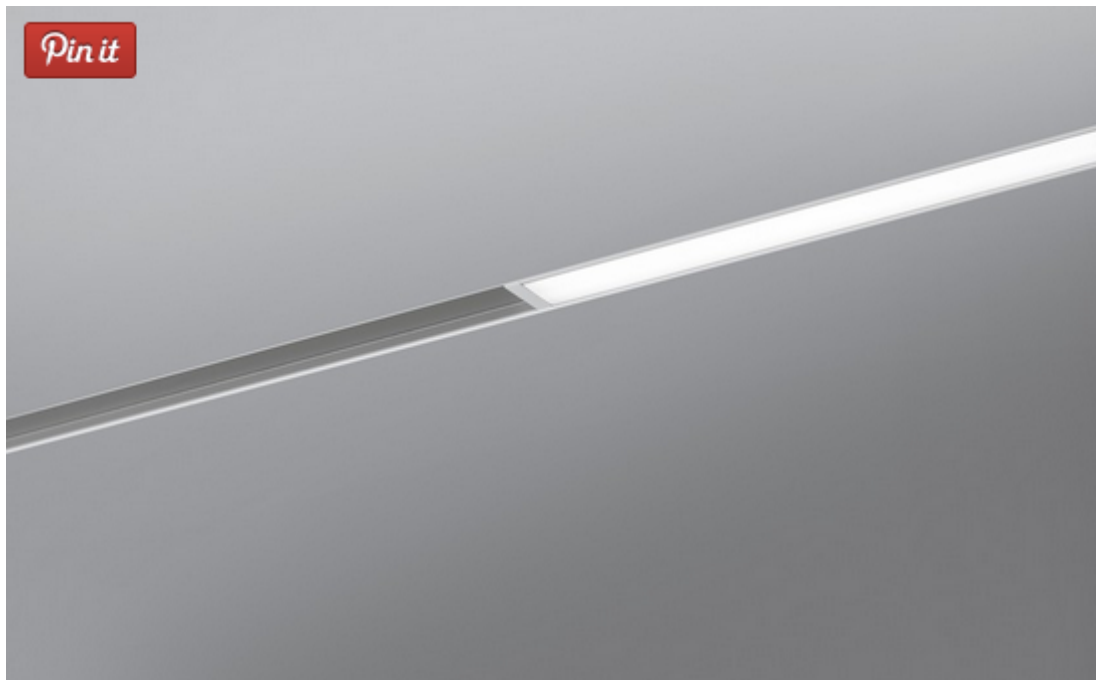

Innovative Lighting Fixture on a Low-Voltage Power Magnetic Track by B Light

15.12.14 ❤️ 13 / 👤 lavinia

Italian company B Light presents an innovative lighting fixture: Insetto Small Track, an original unit on a low-voltage power magnetic track. Insetto Small Track combines practical

Italian company **B Light** presents an innovative lighting fixture: Insetto Small Track, an original unit on a low-voltage power magnetic track. Insetto Small Track combines practical solutions with creativity, and is the result of the analysis of its scope of application; it develops thanks to the ability and creativity of the designer, reproducing light in its various facets. This innovative luminaire is characterized by a minimalistic design, that enables it to perfectly adapt to any modern environment.

Made of extruded aluminum with PVC end caps, this B Light luminaire has an even and perfectly uniform light distribution across its entire surface. It is available with different colour temperatures: warm white 2700K and 3000K, and natural white 4100K; it can last up to 30.000 hours at 70% of its luminous flux. Inserto Small Track can be installed by means of The Magnum Track, a magnet track that can be ceiling recessed, in-line or suspended, in order to highlight the essence of this lighting fixture.

With an extruded aluminum frame and milled aluminum end caps, this track is available in three different versions, depending on the different installation needs: The Magnet Track F is in-line recessed, and is fixed through clamps, The Magnet Track CL is ceiling-mounted or wall-mounted, while The Magnet Track SD is suspended. Every version of The Magnum Track is available in two colours: white and anthracite. [Photos and information provided via e-mail by B Light]