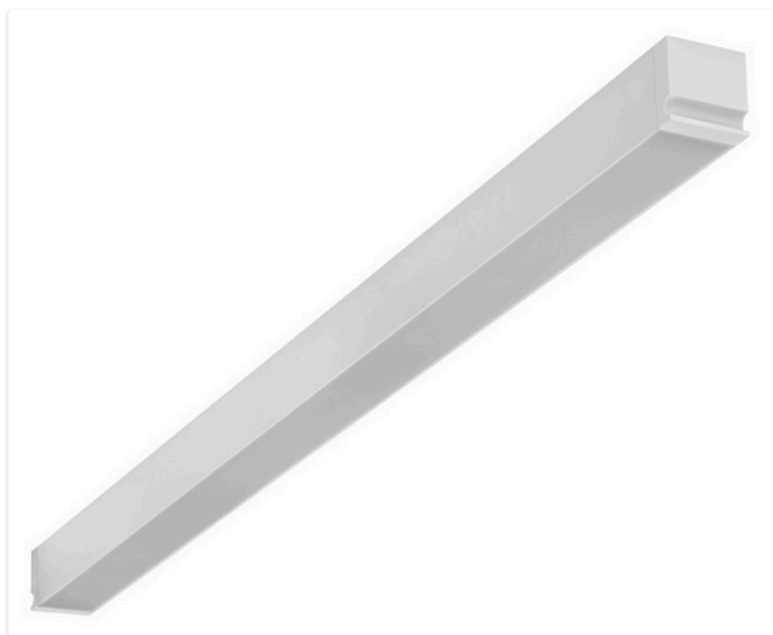

---

**Revolutionary Lighting Fixture on a Minimal-Voltage Power Magnetic Track  
by B Light**

---

Italian company **B Light** presents an progressive lighting fixture: **Inserto Tiny Track**, an unique unit on a minimal-voltage power magnetic track. Inserto Little Track combines sensible options with creativity, and is the outcome of the examination of its scope of application it develops thanks to the potential and creativity of the designer, reproducing light in its various aspects. This innovative luminaire is characterized by a minimalistic design, that permits it to completely adapt to any contemporary surroundings.

Manufactured of extruded aluminum with PVC end caps, this B Light luminaire has an even and perfectly uniform light distribution across its whole surface. It is obtainable with different colour temperatures: warm white 2700K and 3000K, and natural white 4100K it can final up to thirty.000 hrs at 70% of its luminous flux. Inserto Little Track can be put in by indicates of The Magnum Track, a magnet track that can be ceiling recessed, in-line or suspended, in purchase to highlight the essence of this lighting fixture.

With an extruded aluminum frame and milled aluminum end caps, this track is accessible in 3 different versions, depending on the distinct installation needs: The Magnet Track F is in-line recessed, and is fixed by way of clamps, The Magnet Track CL is ceiling-mounted or wall-mounted, although The Magnet Track SD is suspended. Each model of The Magnum Track is obtainable in two colors: white and anthracite. [Photographs and info supplied by way of e-mail by B Light]

The submit Modern Lighting Fixture on a Low-Voltage Electrical power Magnetic Track by B Light appeared very first on Freshome.com.

<http://www.dailyhomedecorideas.com/daily-decor-ideas/revolutionary-lighting-fixture-on-a-minimal-voltage-power-magnetic-track-by-b-light/>