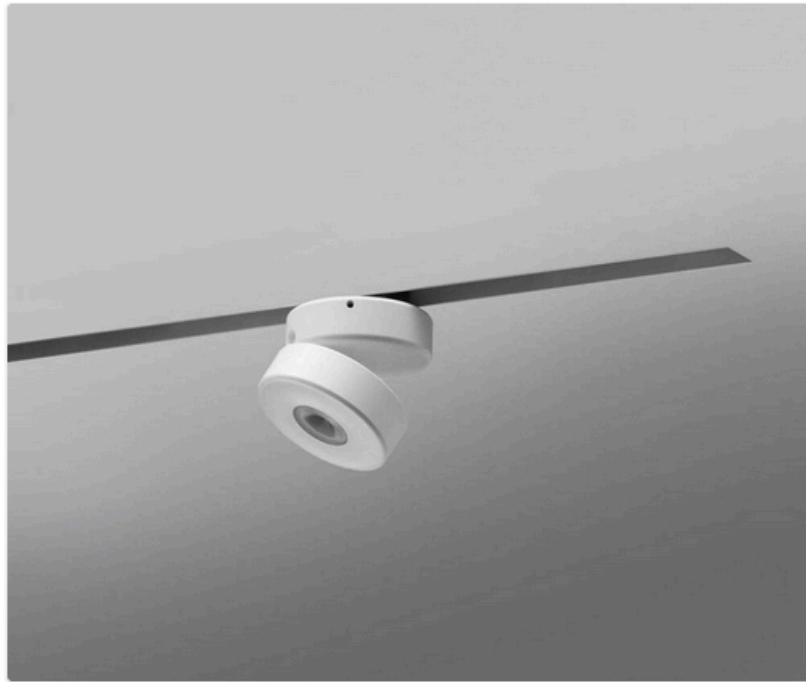

---

**Revolutionary Lighting Fixture on a Minimal-Voltage Power Magnetic Track  
by B Light**

---

Italian company **B Light** presents an progressive lighting fixture: **Inserto Tiny Track**, an unique unit on a minimal-voltage power magnetic track. Inserto Little Track combines sensible options with creativity, and is the outcome of the examination of its scope of application it develops thanks to the potential and creativity of the designer, reproducing light in its various aspects. This innovative luminaire is characterized by a minimalistic design, that permits it to completely adapt to any contemporary surroundings.

Manufactured of extruded aluminum with PVC end caps, this B Light luminaire has an even and perfectly uniform light distribution across its whole surface. It is obtainable with different colour temperatures: warm white 2700K and 3000K, and natural white 4100K it can final up to thirty.000 hrs at 70% of its luminous flux. Inserto Little Track can be put in by indicates of The Magnum Track, a magnet track that can be ceiling recessed, in-line or suspended, in purchase to highlight the essence of this lighting fixture.

With an extruded aluminum frame and milled aluminum end caps, this track is accessible in 3 different versions, depending on the distinct installation needs: The Magnet Track F is in-line recessed, and is fixed by way of clamps, The Magnet Track CL is ceiling-mounted or wall-mounted, although The Magnet Track SD is suspended. Each model of The Magnum Track is obtainable in two colors: white and anthracite. [Photographs and info supplied by way of e-mail by B Light]

The submit Modern Lighting Fixture on a Low-Voltage Electrical power Magnetic Track by B Light appeared very first on Freshome.com.

<http://www.dailyhomedecorideas.com/daily-decor-ideas/revolutionary-lighting-fixture-on-a-minimal-voltage-power-magnetic-track-by-b-light/>