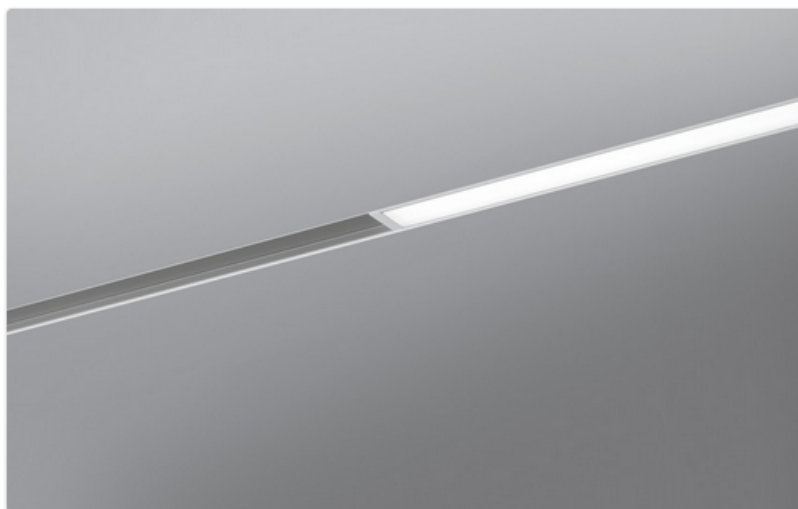

---

**Revolutionary Lighting Fixture on a Minimal-Voltage Power Magnetic Track  
by B Light**

---

Italian company **B Light** presents an progressive lighting fixture: **Inserto Tiny Track**, an unique unit on a minimal-voltage power magnetic track. Inserto Little Track combines sensible options with creativity, and is the outcome of the examination of its scope of application it develops thanks to the potential and creativity of the designer, reproducing light in its various aspects. This innovative luminaire is characterized by a minimalistic design, that permits it to completely adapt to any contemporary surroundings.

Manufactured of extruded aluminum with PVC end caps, this B Light luminaire has an even and perfectly uniform light distribution across its whole surface. It is obtainable with different colour temperatures: warm white 2700K and 3000K, and natural white 4100K it can final up to thirty.000 hrs at 70% of its luminous flux. Inserto Little Track can be put in by indicates of The Magnum Track, a magnet track that can be ceiling recessed, in-line or suspended, in purchase to highlight the essence of this lighting fixture.

With an extruded aluminum frame and milled aluminum end caps, this track is accessible in 3 different versions, depending on the distinct installation needs: The Magnet Track F is in-line recessed, and is fixed by way of clamps, The Magnet Track CL is ceiling-mounted or wall-mounted, although The Magnet Track SD is suspended. Each model of The Magnum Track is obtainable in two colors: white and anthracite. [Photographs and info supplied by way of e-mail by B Light]

The submit Modern Lighting Fixture on a Low-Voltage Electrical power Magnetic Track by B Light appeared very first on Freshome.com.

<http://www.dailyhomedecorideas.com/daily-decor-ideas/revolutionary-lighting-fixture-on-a-minimal-voltage-power-magnetic-track-by-b-light/>