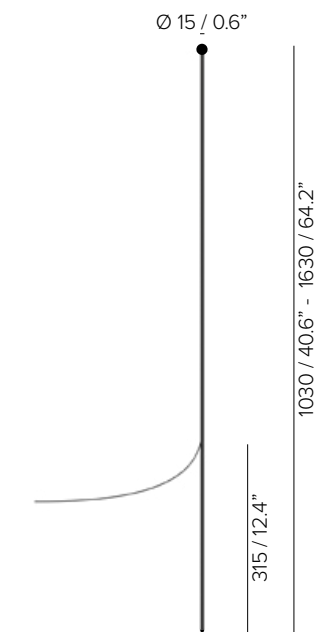

GARDEN RAZOR NEW

SPECIFICATIONS

base code	672
typology	Linear garden luminaire with light distribution on one side
mounting	On ground with stem. Cable length 2000 mm / 78.7"
height	1030 mm / 40.6" or 1630 mm / 64.2"
diameter	End cap: 15 mm / 0.6". Stem: 6 mm / 0.2"
construction	End cap: turning and milling aluminum. Fixture: Flexible stem in composite carbon fiberglass. Lower section: stainless steel AISI 304
finishes	Marine grade powder coated (end cap)
ingress protection	IP66. North America wet location
lamp type	Linear LED array on printed circuit board. Height 1030mm: PCB L 500 mm / 19.6". Height 1630mm: PCB L 1000 mm / 39.2". Remote power supply not included
lamp wattage	Height 1030 mm: 3W at 48V DC. North America 24V DC Height 1630 mm: 6W at 48V DC. North America 24V DC
lamp lumens	100lm/W
delivered lumens	50lm/W
lumen maintenance	50.000h L90
beam	Diffused
kelvin	2200K CRI93, 2700K CRI93 or 3000K CRI93 / 3 step MacAdam ellipse
special features	Reverse polarity protection - Two wires dimming
dimming options	Push button, potentiometer, 0-10V, DALI. Dimming options depend on power supply and additional control units to be separately ordered as accessories
listings	CE, ETL listed for wet location

* weight referred to the 1000 mm / 39.4" model

GARDEN RAZOR

ORDER CODE

BASE CODE	A1 . STEM HEIGHT	A . POWER SUPPLY	B . KELVIN	C . DIFFUSER
672	43 1030 mm 45 1630 mm	8 48V DC power supply NOT included R  listed 24V DC power supply NOT included	5 3000K CRI93 8 2700K CRI93 D 2200K CRI93	1 frosted

code	description	dimensions mm
69842	IP68 connector, 1 IN - 1 OUT, 2 wires	W37xD22xH37
69847	IP68 connector, 1 IN - 2 OUT, parallel wiring, 2 wires	W45xD30xH17

OPTIONAL ACCESSORIES

code	description	dimensions mm
69864	stainless steel AISI 304 spike	Ø42xH200