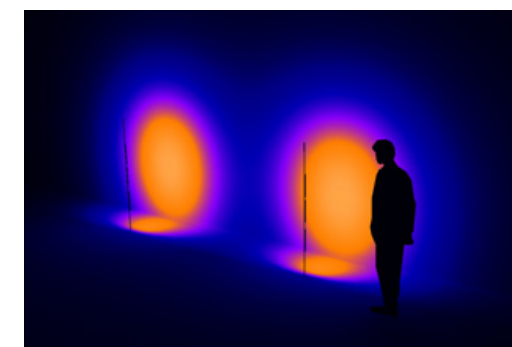

GARDEN RAZOR NEW

SPECIFICATIONS

base code	672
typology	Linear garden luminaire with light distribution on one side
mounting	On ground with stem. Cable length 2000 mm / 78.7"
height	1030 mm / 40.6" or 1630 mm / 64.2"
diameter	End cap: 15 mm / 0.6". Stem: 6 mm / 0.2"
construction	End cap: turning and milling aluminum. Fixture: Flexible stem in composite carbon fiberglass. Lower section: stainless steel AISI 304
finishes	Marine grade powder coated (end cap)
ingress protection	IP66. North America wet location
lamp type	Linear LED array on printed circuit board. Height 1030mm: PCB L 500 mm / 19.6". Height 1630mm: PCB L 1000 mm / 39.2". Remote power supply not included
lamp wattage	Height 1030 mm: 3W at 48V DC. North America 24V DC Height 1630 mm: 6W at 48V DC. North America 24V DC
lamp lumens	100lm/W
delivered lumens	50lm/W
lumen maintenance	50.000h L90
beam	Diffused
kelvin	2200K CRI93, 2700K CRI93 or 3000K CRI93 / 3 step MacAdam ellipse
special features	Reverse polarity protection - Two wires dimming
dimming options	Push button, potentiometer, 0-10V, DALI. Dimming options depend on power supply and additional control units to be separately ordered as accessories
listings	CE, ETL listed for wet location

The luminaire offers a **longitudinal cut-off** delivering glare free homogeneous light

- 2lx
- 4lx
- 8lx
- 16lx

CONTINUOUS MOVEMENT WITH BREEZE