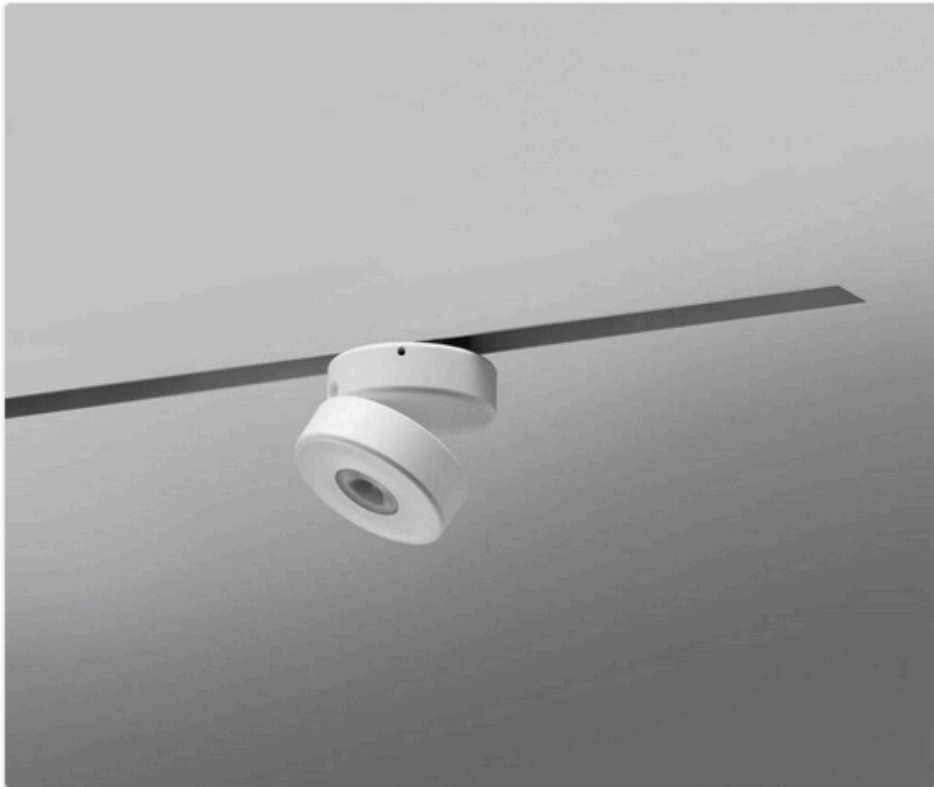

Revolutionary Lighting Fixture on a Lower-Voltage Electrical power Magnetic Track by B Light

Italian company **B Light** presents an revolutionary lighting fixture: **Inserto Small Track**, an original unit on a lower-voltage energy magnetic track. Inserto Modest Track combines practical remedies with creativity, and is the consequence of the evaluation of its scope of application it develops thanks to the potential and creativity of the designer, reproducing light in its different facets. This progressive luminaire is characterized by a minimalistic layout, that allows it to properly adapt to any contemporary setting.

Produced of extruded aluminum with PVC end caps, this B Light luminaire has an even and perfectly uniform light distribution across its whole surface. It is accessible with different colour temperatures: warm white 2700K and 3000K, and all-natural white 4100K it can final up to 30.000 hrs at 70% of its luminous flux. Inserto Modest Track can be installed by signifies of The Magnum Track, a magnet track that can be ceiling recessed, in-line or suspended, in purchase to highlight the essence of this lighting fixture.

With an extruded aluminum frame and milled aluminum finish caps, this track is offered in three different versions, depending on the diverse set up demands: The Magnet Track F is in-line recessed, and is fixed via clamps, The Magnet Track CL is ceiling-mounted or wall-mounted, while The Magnet Track SD is suspended. Each and every version of The Magnum Track is accessible in two colors: white and anthracite. [Photographs and details supplied via e-mail by B Light]

<http://www.interiorsigndesign.com/decorations/revolutionary-lighting-fixture-on-a-lower-voltage-electrical-power-magnetic-track-by-b-light/>

The submit Progressive Lighting Fixture on a Lower-Voltage Power Magnetic Track by B Light appeared 1st on Freshome.com.