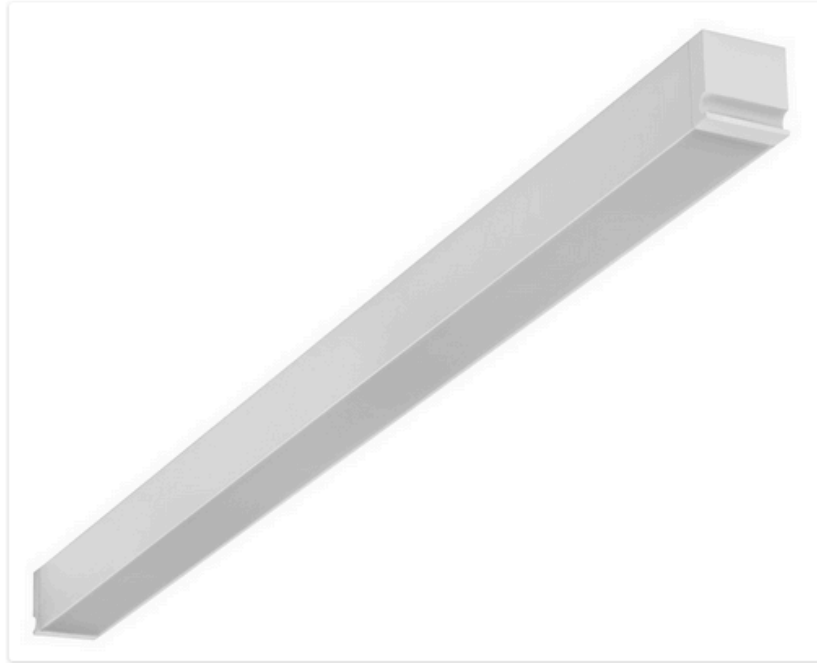

Revolutionary Lighting Fixture on a Lower-Voltage Electrical power Magnetic Track by B Light

Italian company **B Light** presents an revolutionary lighting fixture: **Inserto Small Track**, an original unit on a lower-voltage energy magnetic track. Inserto Modest Track combines practical remedies with creativity, and is the consequence of the evaluation of its scope of application it develops thanks to the potential and creativity of the designer, reproducing light in its different facets. This progressive luminaire is characterized by a minimalistic layout, that allows it to properly adapt to any contemporary setting.

Produced of extruded aluminum with PVC end caps, this B Light luminaire has an even and perfectly uniform light distribution across its whole surface. It is accessible with different colour temperatures: warm white 2700K and 3000K, and all-natural white 4100K it can final up to 30.000 hrs at 70% of its luminous flux. Inserto Modest Track can be installed by signifies of The Magnum Track, a magnet track that can be ceiling recessed, in-line or suspended, in purchase to highlight the essence of this lighting fixture.

With an extruded aluminum frame and milled aluminum finish caps, this track is offered in three different versions, depending on the diverse set up demands: The Magnet Track F is in-line recessed, and is fixed via clamps, The Magnet Track CL is ceiling-mounted or wall-mounted, while The Magnet Track SD is suspended. Each and every version of The Magnum Track is accessible in two colors: white and anthracite. [Photographs and details supplied via e-mail by B Light]

<http://www.interiorsigndesign.com/decorations/revolutionary-lighting-fixture-on-a-lower-voltage-electrical-power-magnetic-track-by-b-light/>

The submit Progressive Lighting Fixture on a Lower-Voltage Power Magnetic Track by B Light appeared 1st on Freshome.com.