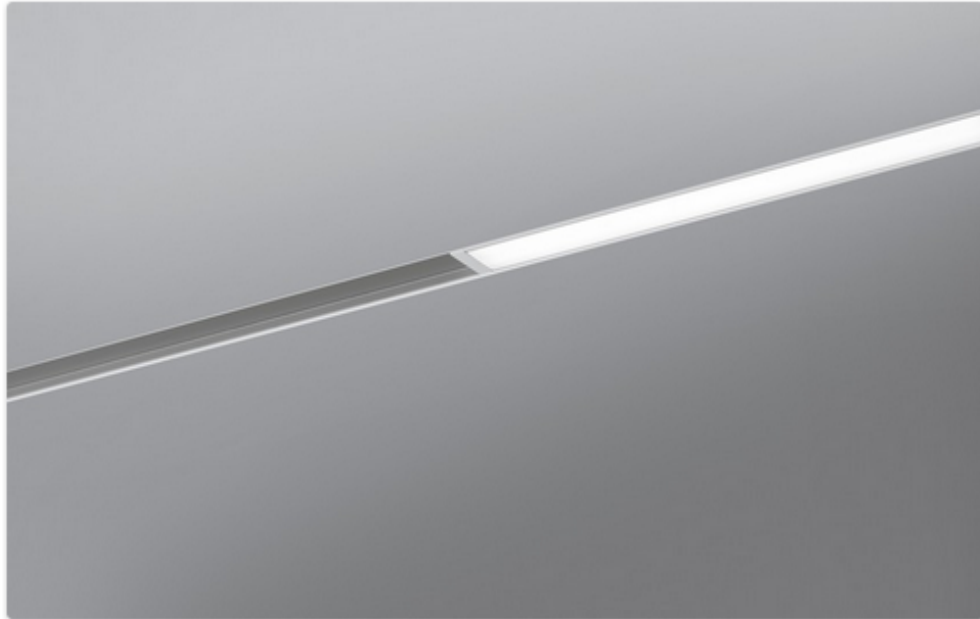

Revolutionary Lighting Fixture on a Lower-Voltage Electrical power Magnetic Track by B Light

Italian company **B Light** presents an revolutionary lighting fixture: **Inserto Small Track**, an original unit on a lower-voltage energy magnetic track. Inserto Modest Track combines practical remedies with creativity, and is the consequence of the evaluation of its scope of application it develops thanks to the potential and creativity of the designer, reproducing light in its different facets. This progressive luminaire is characterized by a minimalistic layout, that allows it to properly adapt to any contemporary setting.

Produced of extruded aluminum with PVC end caps, this B Light luminaire has an even and perfectly uniform light distribution across its whole surface. It is accessible with different colour temperatures: warm white 2700K and 3000K, and all-natural white 4100K it can final up to 30.000 hrs at 70% of its luminous flux. Inserto Modest Track can be installed by signifies of The Magnum Track, a magnet track that can be ceiling recessed, in-line or suspended, in purchase to highlight the essence of this lighting fixture.

With an extruded aluminum frame and milled aluminum finish caps, this track is offered in three different versions, depending on the diverse set up demands: The Magnet Track F is in-line recessed, and is fixed via clamps, The Magnet Track CL is ceiling-mounted or wall-mounted, while The Magnet Track SD is suspended. Each and every version of The Magnum Track is accessible in two colors: white and anthracite. [Photographs and details supplied via e-mail by B Light]

<http://www.interiorsigndesign.com/decorations/revolutionary-lighting-fixture-on-a-lower-voltage-electrical-power-magnetic-track-by-b-light/>

The submit Progressive Lighting Fixture on a Lower-Voltage Power Magnetic Track by B Light appeared 1st on Freshome.com.