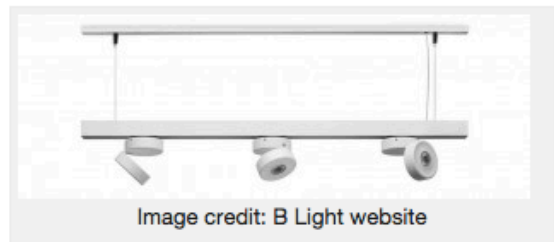

B Light's Inserto Small Track is a one of a kind fixture

Posted by jas On December 18, 2014 0 Comment

Inserto Small Track is an original and innovative fixture on a low-voltage power magnetic track that is actually a combination of practical solutions with creativity.

Thanks to the sleek and minimalistic design, Inserto can fit in and enrich any modern environment.

The fixture is made of extruded aluminium with PVC and caps and comes with different colour temperatures: warm white 2700K and 3000K, and natural white 4100K.

With a lifetime of 30.000 hours, the B Light Inserto comes in three different versions: The Magnet Track F is in-line recessed, and is fixed through clamps, The Magnet Track CL is ceiling-mounted or wall-mounted, while The Magnet Track SD is suspended.

B Light is an Italian designer and manufacturer of LED technology luminaires.

For more information, and to browse through the company's product offering, please go to <http://www.b-light.it/en/>

Image credit: B Light website