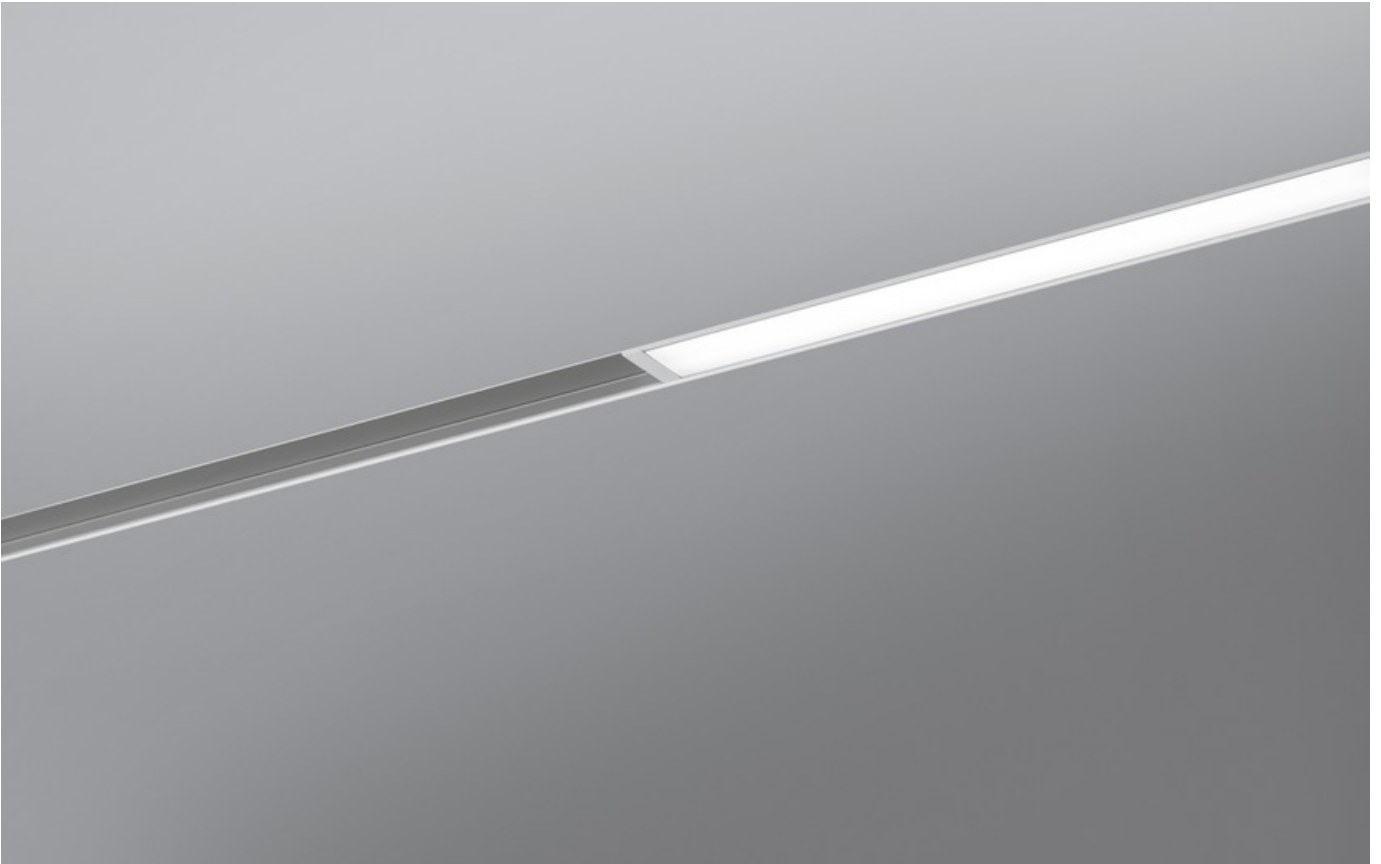

Interior: Excellent Lighting Fixture On A Low Voltage Power Magnetic Track By B Light

728 loved it.
★★★★☆
67/100:67 user ratings

Interior: Excellent Lighting Fixture On A Low Voltage Power Magnetic Track By B Light

“Marvelous Lighting Fixture On A Low Voltage Power Magnetic Track By B Light. Simple Stupendous Mansion With Excellent Lighting. Inspiring Striking Innovation For Arresting Interiors Wave Control Lighting Video.