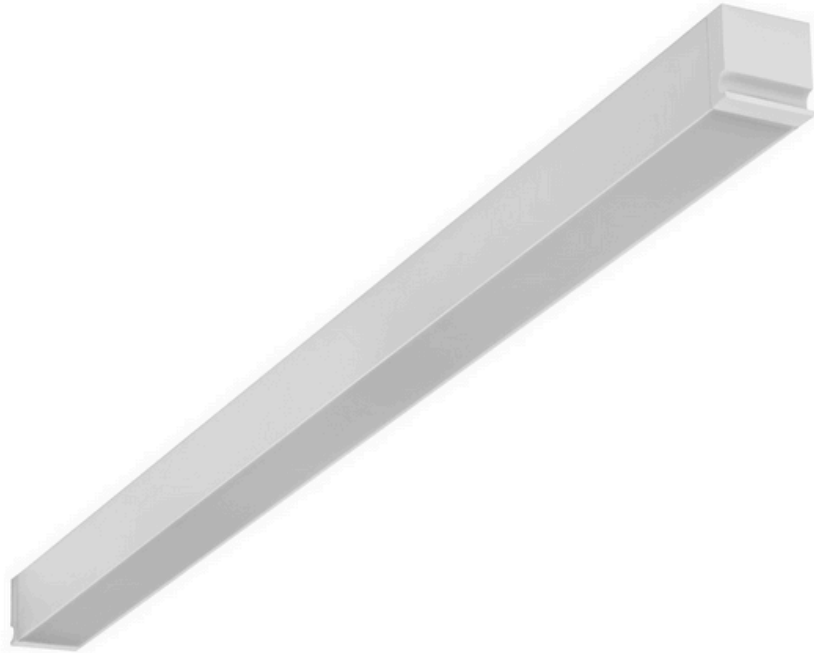

Innovative Lighting Fixture on a Low-Voltage Power Magnetic Track by B Light

Posted on December 15, 2014 by Upscale Home Decor

Italian company **B Light** presents an innovative lighting fixture: **Insetto Small Track**, an original unit on a low-voltage power magnetic track. Insetto Small Track combines practical solutions with creativity, and is the result of the analysis of its scope of application; it develops thanks to the ability and creativity of the designer, reproducing light in its various facets. This innovative luminaire is characterized by a minimalistic design, that enables it to perfectly adapt to any modern environment.

Made of extruded aluminum with PVC end caps, this B Light luminaire has an even and perfectly uniform light distribution across its entire surface. It is available with different colour temperatures: warm white 2700K and 3000K, and natural white 4100K; it can last up to 30.000 hours at 70% of its luminous flux. Inserto Small Track can be installed by means of The Magnum Track, a magnet track that can be ceiling recessed, in-line or suspended, in order to highlight the essence of this lighting fixture.

With an extruded aluminum frame and milled aluminum end caps, this track is available in three different versions, depending on the different installation needs: The Magnet Track F is in-line recessed, and is fixed through clamps, The Magnet Track CL is ceiling-mounted or wall-mounted, while The Magnet Track SD is suspended. Every version of The Magnum Track is available in two colours: white and anthracite. [Photos and information provided via e-mail by B Light]

The post Innovative Lighting Fixture on a Low-Voltage Power Magnetic Track by B Light appeared first on Freshome.com.