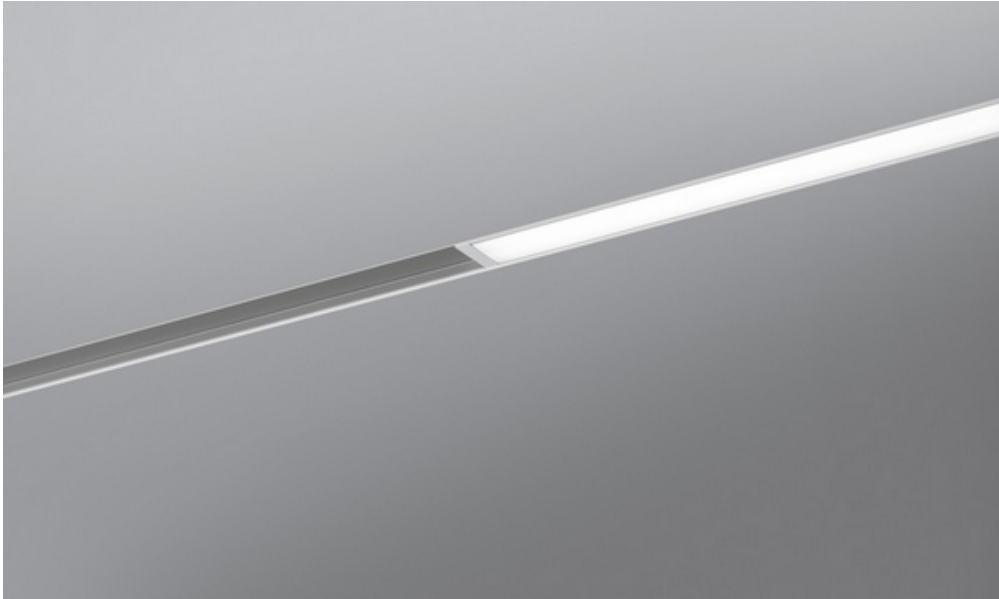

Innovative Lighting Fixture on a Low-Voltage Power Magnetic Track by B Light

Posted on December 15, 2014 by Upscale Home Decor

Italian company **B Light** presents an innovative lighting fixture: **Insetto Small Track**, an original unit on a low-voltage power magnetic track. Insetto Small Track combines practical solutions with creativity, and is the result of the analysis of its scope of application; it develops thanks to the ability and creativity of the designer, reproducing light in its various facets. This innovative luminaire is characterized by a minimalistic design, that enables it to perfectly adapt to any modern environment.

Made of extruded aluminum with PVC end caps, this B Light luminaire has an even and perfectly uniform light distribution across its entire surface. It is available with different colour temperatures: warm white 2700K and 3000K, and natural white 4100K; it can last up to 30.000 hours at 70% of its luminous flux. Inserto Small Track can be installed by means of The Magnum Track, a magnet track that can be ceiling recessed, in-line or suspended, in order to highlight the essence of this lighting fixture.

With an extruded aluminum frame and milled aluminum end caps, this track is available in three different versions, depending on the different installation needs: The Magnet Track F is in-line recessed, and is fixed through clamps, The Magnet Track CL is ceiling-mounted or wall-mounted, while The Magnet Track SD is suspended. Every version of The Magnum Track is available in two colours: white and anthracite. [Photos and information provided via e-mail by B Light]

The post Innovative Lighting Fixture on a Low-Voltage Power Magnetic Track by B Light appeared first on Freshome.com.