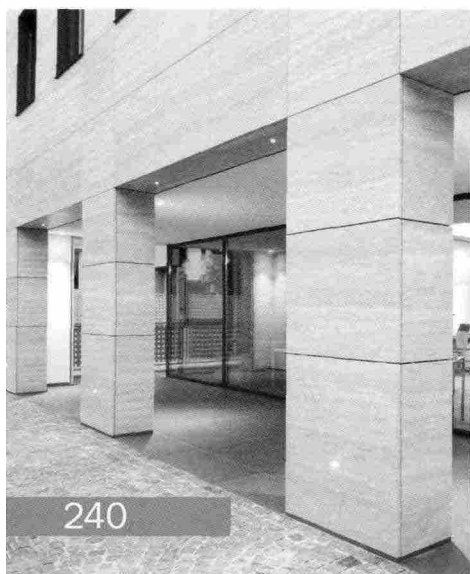

An enhancing light

THE STABILE BERRA IN MENDRISIO

The latest lighting project comes to life in the Swiss city of Mendrisio: the lighting of Stabile Berra, a brand new mixed-use building with offices and a residential attic flat on its upper level. The project was in need of a lighting able to enhance the building without being excessive: thanks to its wide range of LED lighting devices, B Light could meet the needs of the designer, providing a suitable light for every single architectural space. On the outside, Atria X1 R and Merez SQ - recessed accent lights - were used to emphasize architectural elements using narrow beams of light; thanks to their recessed optics, these devices have a very high glare protection. The outside of each window is illuminated by Klebi, a compact marker LED light without visible screw holes, thus

perfectly integrated inside the architecture. Inside the building, a home automation system was installed, with a KNX interface, DMX-integrated via Smart Dimm Slave 4 and Smart Dimm Slave 1: this solution allows a smooth and deep dimming of the lighting devices, customizing the use of each setting. In order to enhance some spaces, two different luminaires - a recessed one and a linear one - were installed in combination: the coexistence of these two elements gives a greater versatility to every single setting. Offices were equipped with the elegant and efficient lighting solutions of the Inserto range: recessed, wall-mounted or suspended, all these devices are characterized by their linear forms and even pure light distribution across their entire surface. Inside SQ 60, trimless architectural downlight for plasterboard, contributed to add luminous accents on various architectural elements.

240