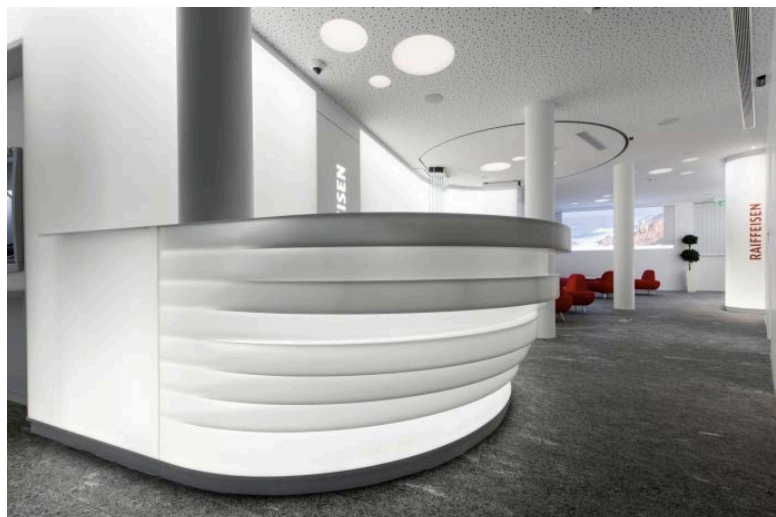

[about us](#) | [home](#) | [advertise](#) |

● Raiffeisen Bank lighting by B LIGHT, Mendrisio – Switzerland

May 5th, 2016 by retail design blog

A futuristic environment, where light interprets spaces, projecting them in a new dimension: it's the new branch of Raiffeisen Bank in Mendrisio, illuminated by the lighting solutions of **B LIGHT** – leading producer of lighting luminaires. In an ultra-modernist space, inaugurated at the beginning of 2016 and designed by Studio Architettura CASALI&CASALI of Mendrisio with the collaboration of Luce Mania SA of Lugano for its lighting section, traditional banking services are relaunched in a hypermodern way, while keeping the bank's solid professionalism and coordinated brand image.

Indoor elements are made of a new material composed of PMMA and CORIAN, called HI-MACS and produced by LG: a resistant and pliant composite, transparent and uniform, able to give shape to any project. The internal walls are supported by a strong steel structure: in this way panels, once closed, cannot be reopened; however, special extractable ceiling and floor elements have been designed for prospective LED maintenance. Lighting luminaires are, in fact, placed inside specific "rails" placed behind both walls and counters.

The areas with linear walls made the most of the wash effect of custom-implemented LINEAR TUBE HP 6 WALL — a linear and modular luminaire, dimmable and with a powerful wash of light, orientable via fixing brackets. A special outdoor variety of LINEAR TUBE — its 112 MINI SLIM RGB version — was selected to light up a small artificial waterfall, highlighting the iridescent and relaxing fountain with its alternating colors.