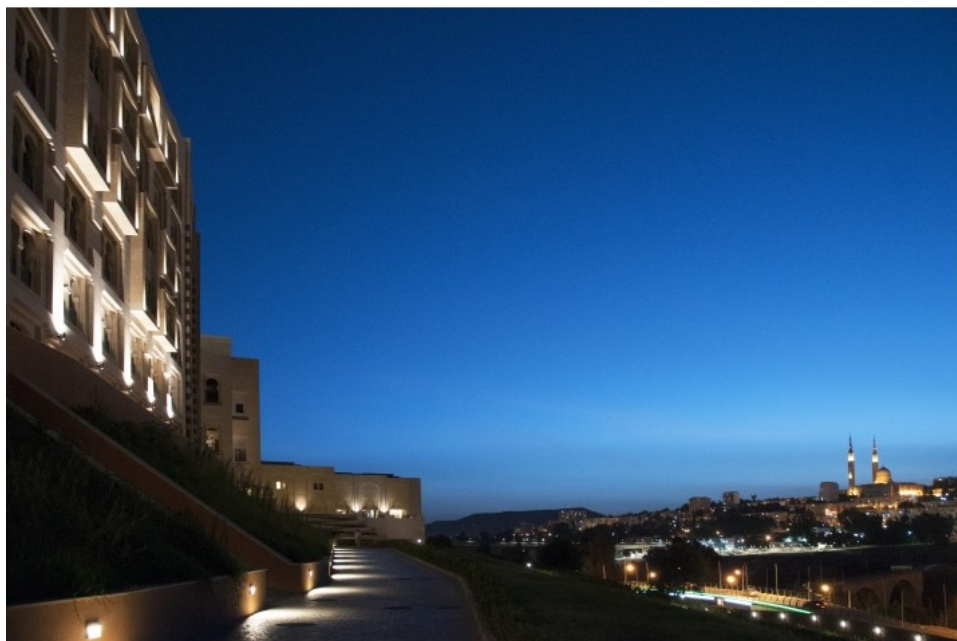

[about us](#) | [home](#) | [advertise](#) |

● Marriott Constantine hotel lighting by B LIGHT, Constantine – Algeria

February 15th, 2016 by retail design blog

In the gorgeous setting of Constantine, the new lighting project featuring products by **B LIGHT** – leading producer of lighting devices – comes to life: the illumination of the new and luxurious Marriott Constantine hotel. In the suggestive city of suspended bridges, B LIGHT helped creating dream settings in an exclusive complex, where even the smallest details of its 40.500 square meters were chosen with great care.

MAIA X1 DUO and MAIA X2 DUO, projectors with a sober and neat design, had the task of highlighting the vast façades with their grazing light, creating a play of light and dark with the architectural protrusions and recesses, and the rounded shapes of horseshoe-arched windows. Moreover, outdoor projectors MAIA X1 DUO were customized to allow a bi-emission of light upwards and downwards the external façades. In order to further enhance this project, another luminaire with an extremely clean and minimal design was added to the previous ones: OKKIO 55W, an architectural wall luminaire.

The interior of the majestic vault, which surmounts the comfortable common areas, was highlighted by LINEAR TUBE HP WALL, a linear modular luminaire with a powerful light flux, able to create a wash effect on walls; in this situation, a customized Dali-controlled version of LINEAR TUBE HP WALL was installed. In addition, thanks to the discreet yet efficient presence of INSIDE 60 SQ – a minimal square downlight, plaster ceiling recessed, with a minimal visual impact – common areas could take advantage of a total integration of the lighting device with the surrounding architecture.