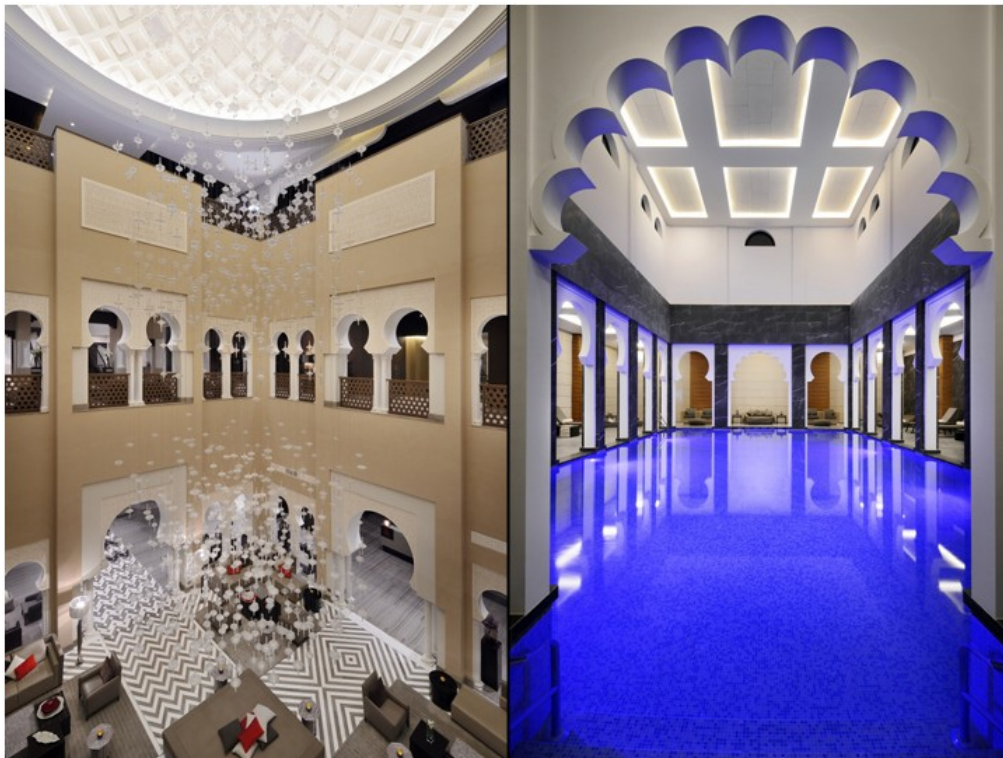

MAIA X1 DUO and MAIA X2 DUO, projectors with a sober and neat design, had the task of highlighting the vast façades with their grazing light, creating a play of light and dark with the architectural protrusions and recesses, and the rounded shapes of horseshoe-arched windows. Moreover, outdoor projectors MAIA X1 DUO were customized to allow a bi-emission of light upwards and downwards the external façades. In order to further enhance this project, another luminaire with an extremely clean and minimal design was added to the previous ones: OKKIO 55W, an architectural wall luminaire.

The interior of the majestic vault, which surmounts the comfortable common areas, was highlighted by LINEAR TUBE HP WALL, a linear modular luminaire with a powerful light flux, able to create a wash effect on walls; in this situation, a customized Dali-controlled version of LINEAR TUBE HP WALL was installed. In addition, thanks to the discreet yet efficient presence of INSIDE 60 SQ – a minimal square downlight, plaster ceiling recessed, with a minimal visual impact – common areas could take advantage of a total integration of the lighting device with the surrounding architecture.

B LIGHT lighted up also one of the most evocative places of this marvelous hotel: the relaxing indoor pool, characterized by a setting that recalls local architectural motifs. With its perfectly even light distribution, INSERTO MINI CL – a compact, modular and dimmable linear luminaire – was able to enhance every detail of this place devoted to relax.